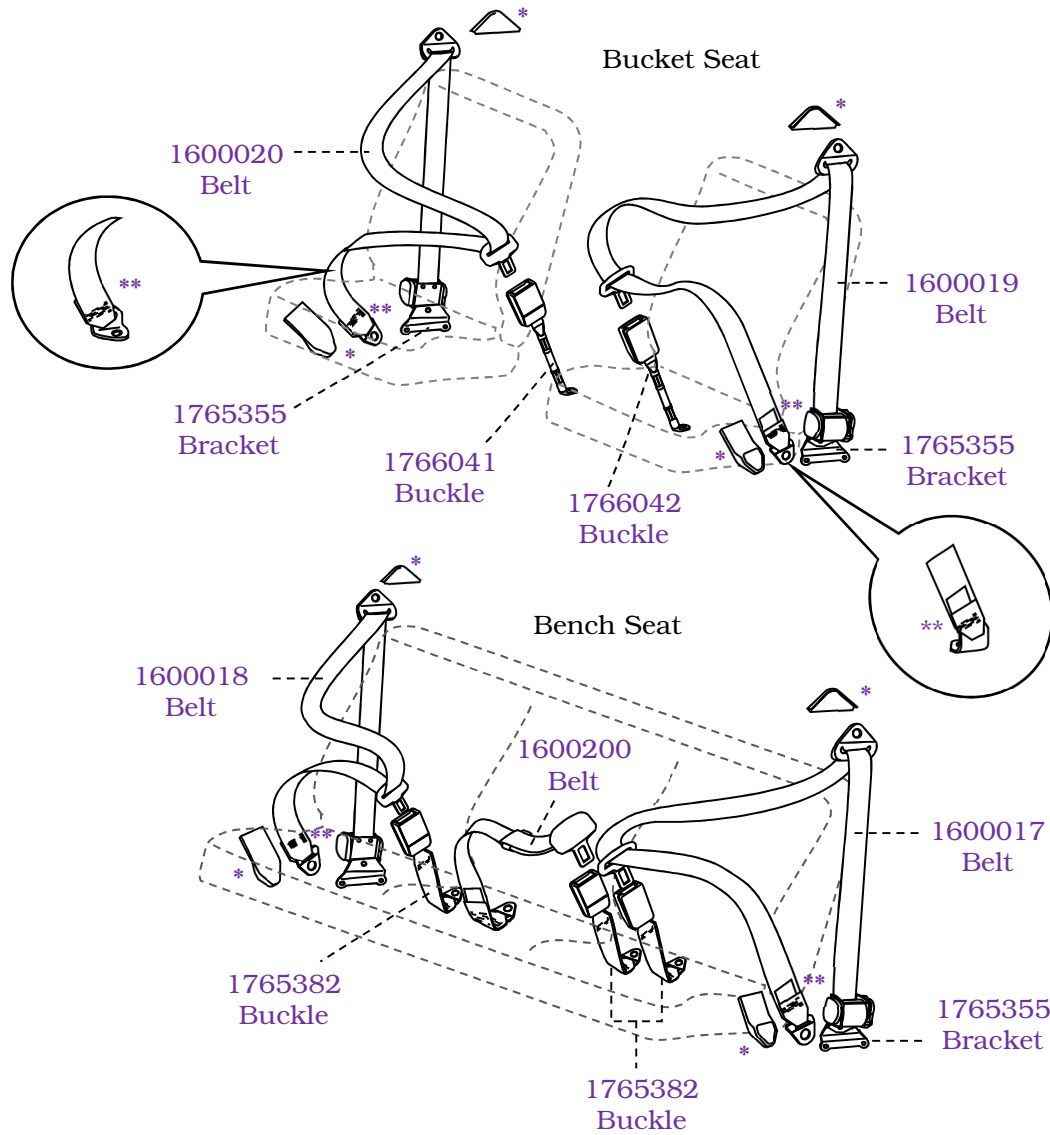

HEMCO INDUSTRIES PTY LTD

OCCUPANT RESTRAINTS

ABN 12 004 746 856

Australian Standard
AS/NZS2596 Lic 895
SAI Global

XD, XE, XF FRONT SEAT BELTS

Seat Belt Information					
Belt Part Number	Belt Type	Seating	Position	Buckle Type	Buckle Length
1600020	Inertia Lap Sash	Bucket Seat	Driver	Stalk	450mm
1600019	Inertia Lap Sash	Bucket Seat	Passenger	Stalk	450mm
1600018	Inertia Lap Sash	Bench Seat	Driver	Webbing	500mm
1600017	Inertia Lap Sash	Bench Seat	Passenger	Webbing	500mm
1600200	Static Lap	Bench Seat	Centre	Webbing	500mm

Note - * Cover removed for clarity
 ** 90° Anchor Option available on all belts. Please specify.