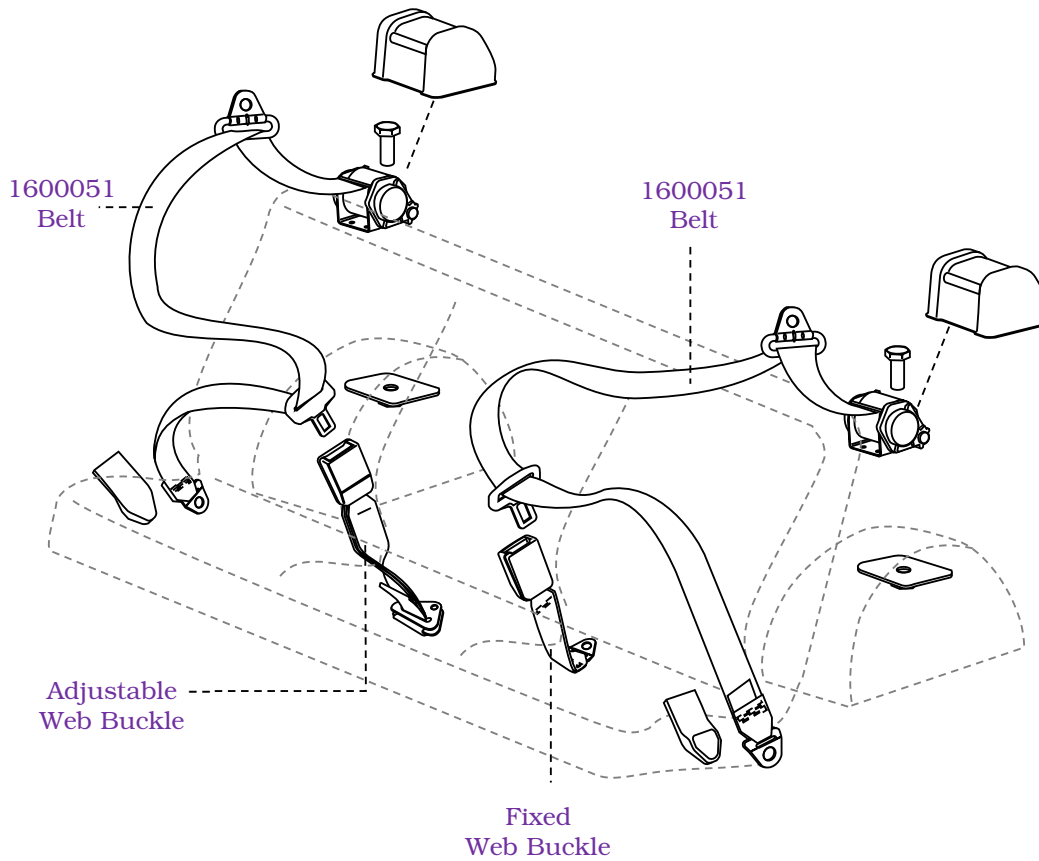

XD FALCON WAGON REAR BELTS

Seat Belt Assembly & Webbing Buckle Details				
Belt Part Number	Belt Type	Seating Position	Buckle Type	Buckle Part Number
1600051	Inertia Lap Sash	Right or Left	Webbing	See Buckle Table

Webbing Buckle Part Numbers								
Buckle Type	Buckle Lengths							
	170mm	200mm	250mm	275mm	300mm	400mm	500mm	Adj. 600mm
23° Anchor up	1765370	1765371	1765374	1765386	1765377	1765380	1765382	1765400

Fixed Webbing Buckle

Adjustable Webbing Buckle