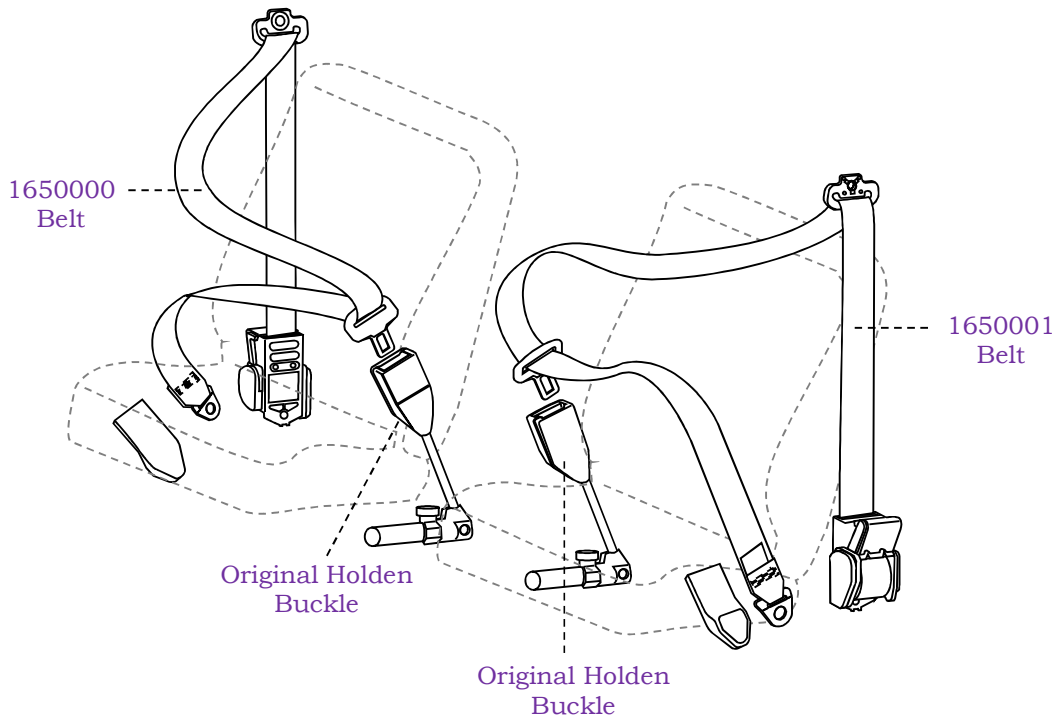

VT-VZ COMMODORE SEDAN FRONT BELTS

Belt Part Number	Belt Type	Seating	Position	Buckle Part Number
1650000	Inertia Lap Sash	Bucket Seat	Driver	To be used with Original Equipment buckles
1650001	Inertia Lap Sash	Bucket Seat	Passenger	