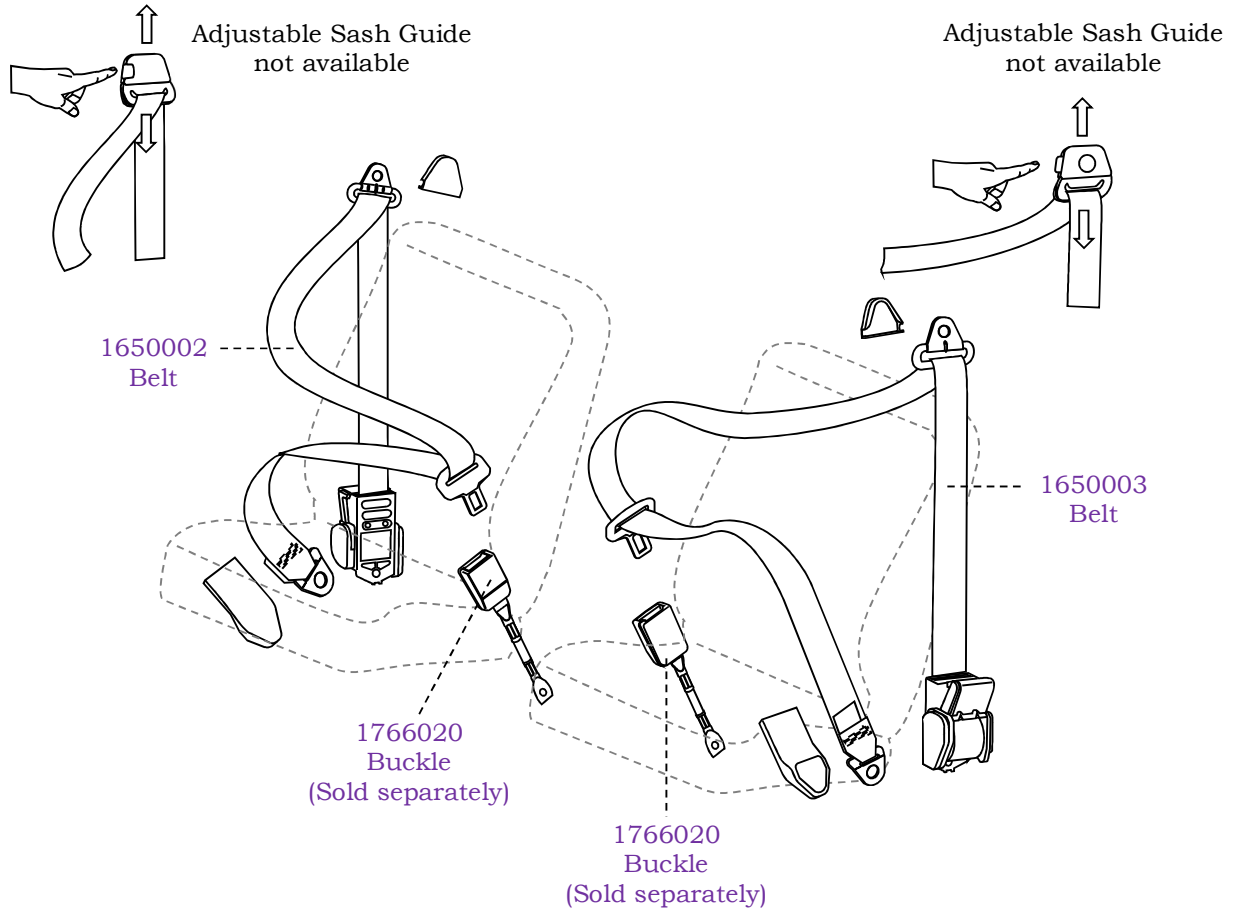

VR-VS COMMODORE SEDAN FRONT BELTS

Belt Part Number	Belt Type	Seating	Position	Buckle Length	Buckle Part Number
1650002	Inertia Lap Sash	Bucket Seat	Driver	300mm	Can be used with Original Equipment buckles or with 1766020
1650003	Inertia Lap Sash	Bucket Seat	Passenger	300mm	