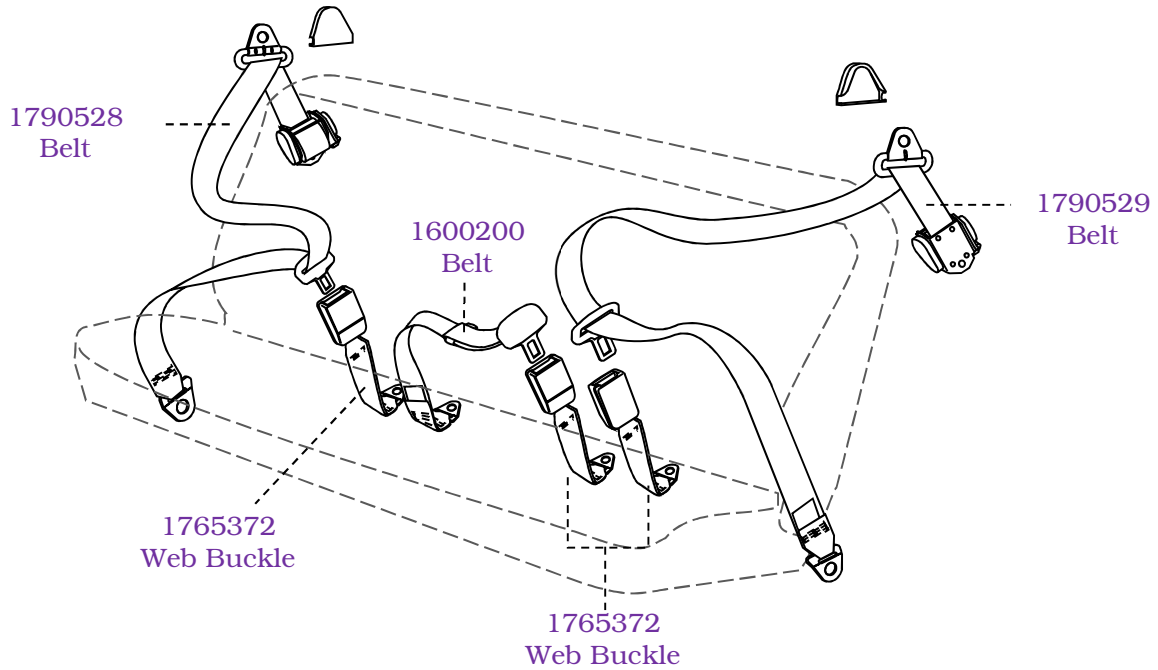

**VK – VL COMMODORE SEDAN &  
VB – VL COMMODORE WAGON REAR SEAT BELTS**

**Seat belt and buckle information**

Belt Part Number	Belt Type	Seating Position	Buckle Part Number	Buckle Length
1790528	Inertia Lap Sash	Driver Rear	1765372	200mm
1790529	Inertia Lap Sash	Passenger Rear	1765372	200mm
1600200	Lap	Centre Rear	1765372	200mm