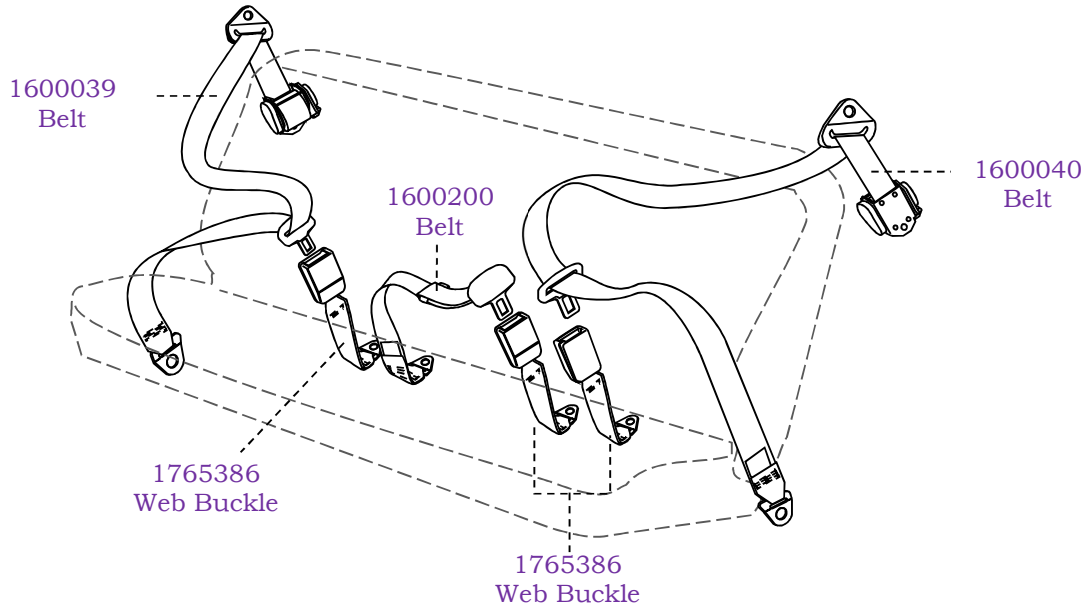

HEMCO INDUSTRIES PTY LTD

OCCUPANT RESTRAINTS

ABN 12 004 746 856

Australian Standard
 AS/NZS2596 Lic 895
 SAI Global

VK – VL COMMODORE REAR SEAT BELTS

Seat belt and buckle information						
Belt Part Number	Belt Type	Seating	Position	Buckle Type	Buckle Part Number	Buckle Length
1600039	Inertia Lap Sash	Bench Seat	Driver	Webbing	1765386	275mm
1600040	Inertia Lap Sash	Bench Seat	Passenger	Webbing	1765386	275mm
1600200	Lap	Bench Seat	Centre	Webbing	1765386	275mm