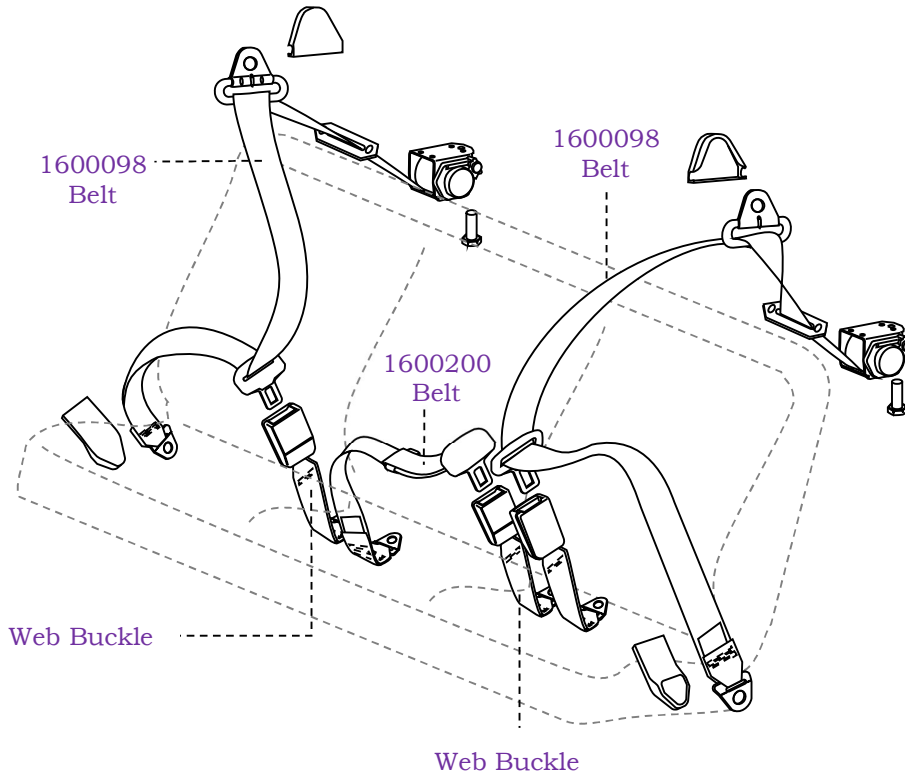

### VH COMMODORE SEDAN REAR BELTS

Seat Belt Assembly & Webbing Buckle Details				
Belt Part Number	Belt Type	Seating Position	Buckle Part Number	Buckle Length
1600098	Inertia Lap Sash	Drivers or Passengers	1765372	200mm
1600200	Lap	Centre	1765372	200mm