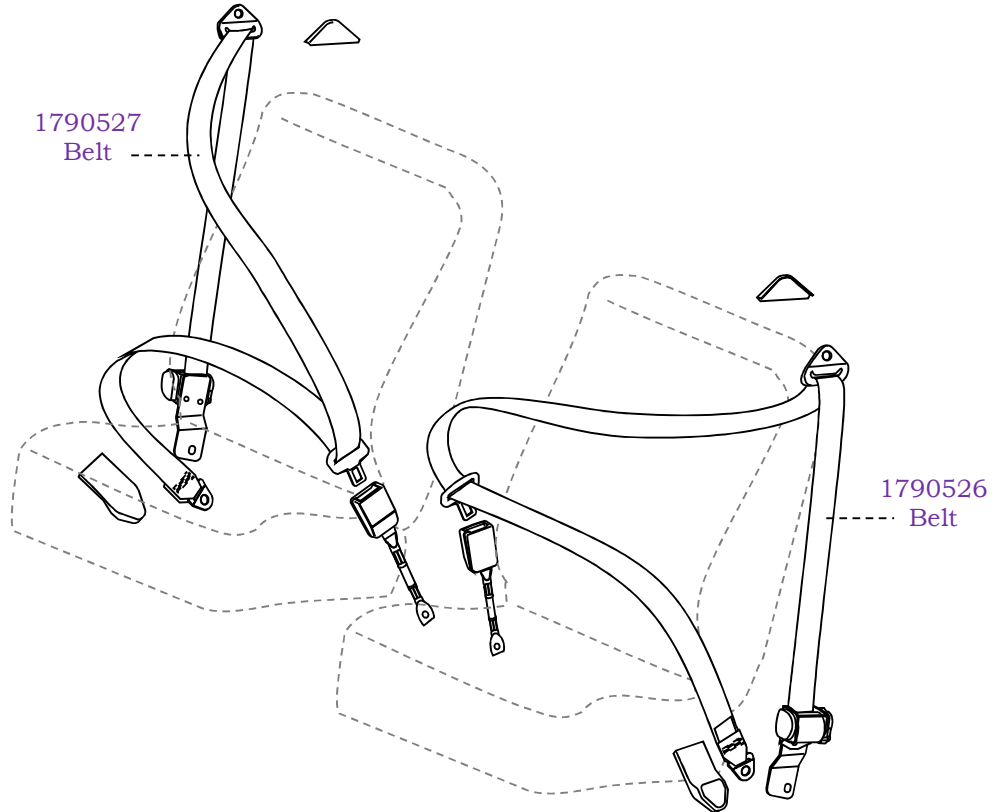

**VB – VL COMMODORE FRONT BELTS**

<b>Seat Belt Assembly &amp; Stalk Buckle Details</b>				
<b>Belt Part Number</b>	<b>Belt Type</b>	<b>Seating Position</b>	<b>Buckle Type</b>	<b>Buckle Length</b>
1790526	Inertia Lap Sash	Passenger	Tunnel Mount	300mm
1790527	Inertia Lap Sash	Drivers	Tunnel Mount	300mm