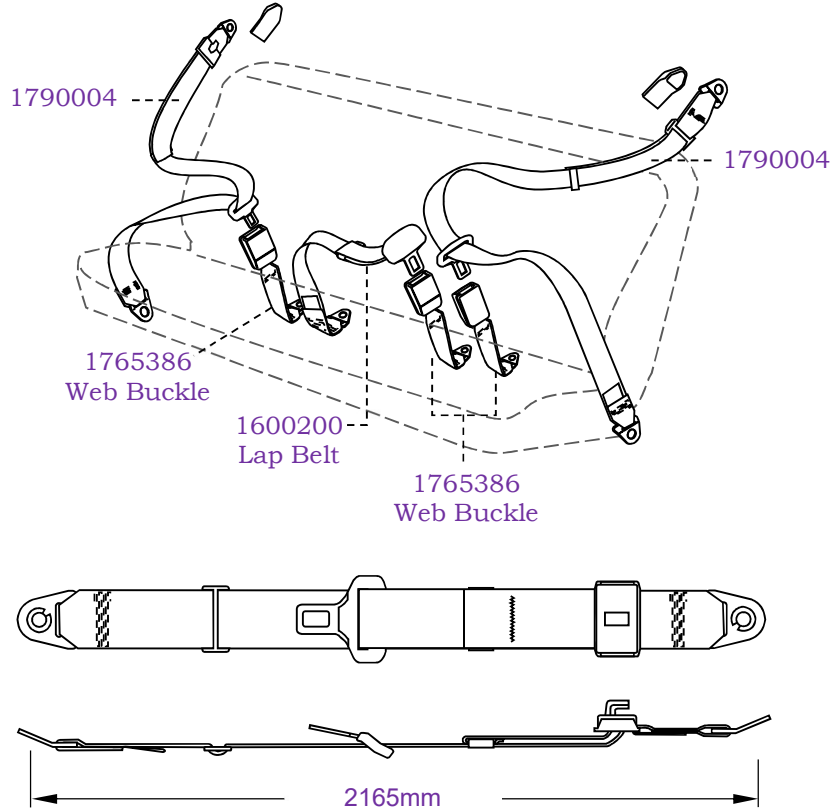

VB – VC COMMODORE REAR STATIC SEAT BELTS

Belt Part Number	Belt Type	Seating	Position	Buckle Type	Buckle Part Number	Buckle Length
1790004	Static Lap Sash	Bench Seat	Rear Driver or Passenger	Webbing	1765386	275mm
1600200	Static Lap	Bench Seat	Centre	Webbing	1765386	275mm