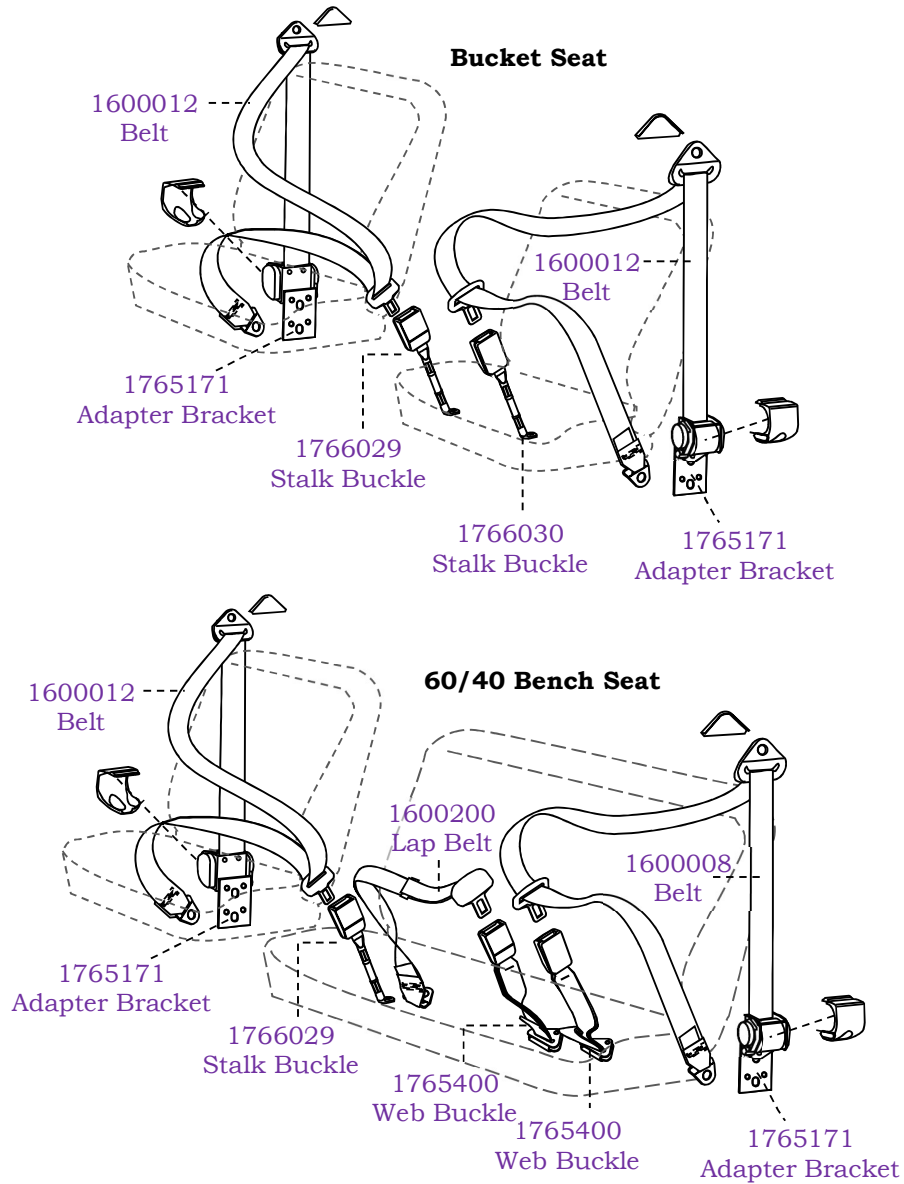

TF RODEO FRONT SEAT BELTS

Belt Part Number	Belt Type	Seat Type	Seat Position	Buckle Part Number	Buckle Length
1600012	Inertia Lap Sash	Bucket	Right Front	1766029	RH Stalk 350mm
1600012	Inertia Lap Sash	Bucket	Left Front	1766030	LH Stalk 350mm
1600008	Inertia Lap Sash	60/40 Split Bench	Left Front	1765400	Adjustable 200mm-600mm
1600200	Static Lap	60/40 Split Bench	Centre Front	1765400	Adjustable 200mm-600mm