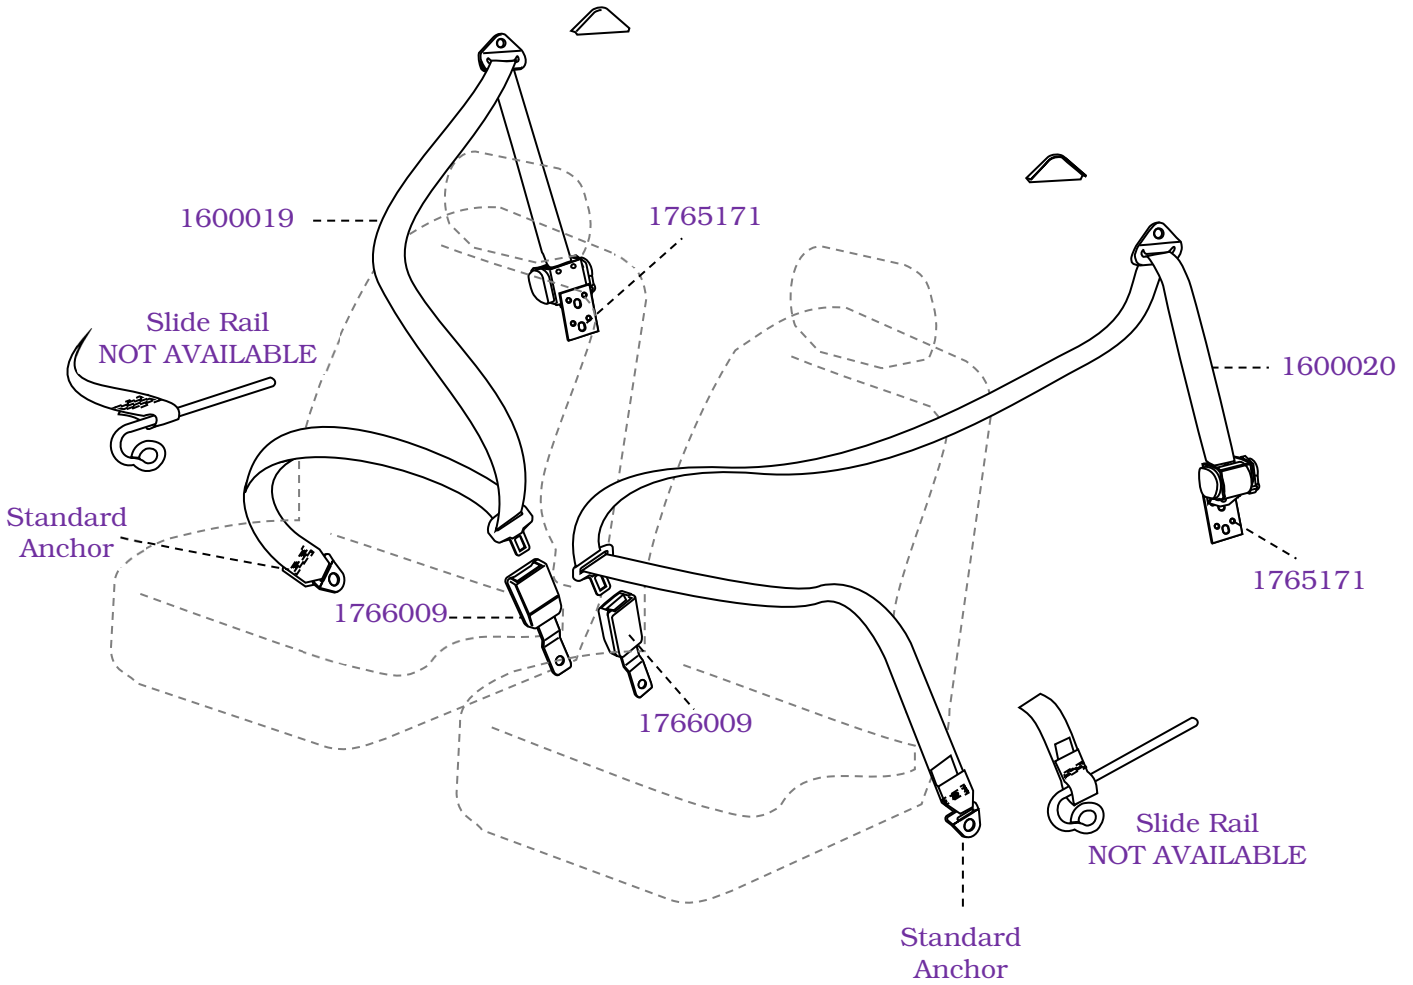

S13 SILVIA FRONT BELT REPLACEMENTS

Belt Part Number	Belt Type	Seat Position	Buckle Part Number	Buckle Length
1600019	Inertia Lap Sash	Drivers	1766009	Rigid 165mm
1600020	Inertia Lap Sash	Passengers	1766009	Rigid 165mm