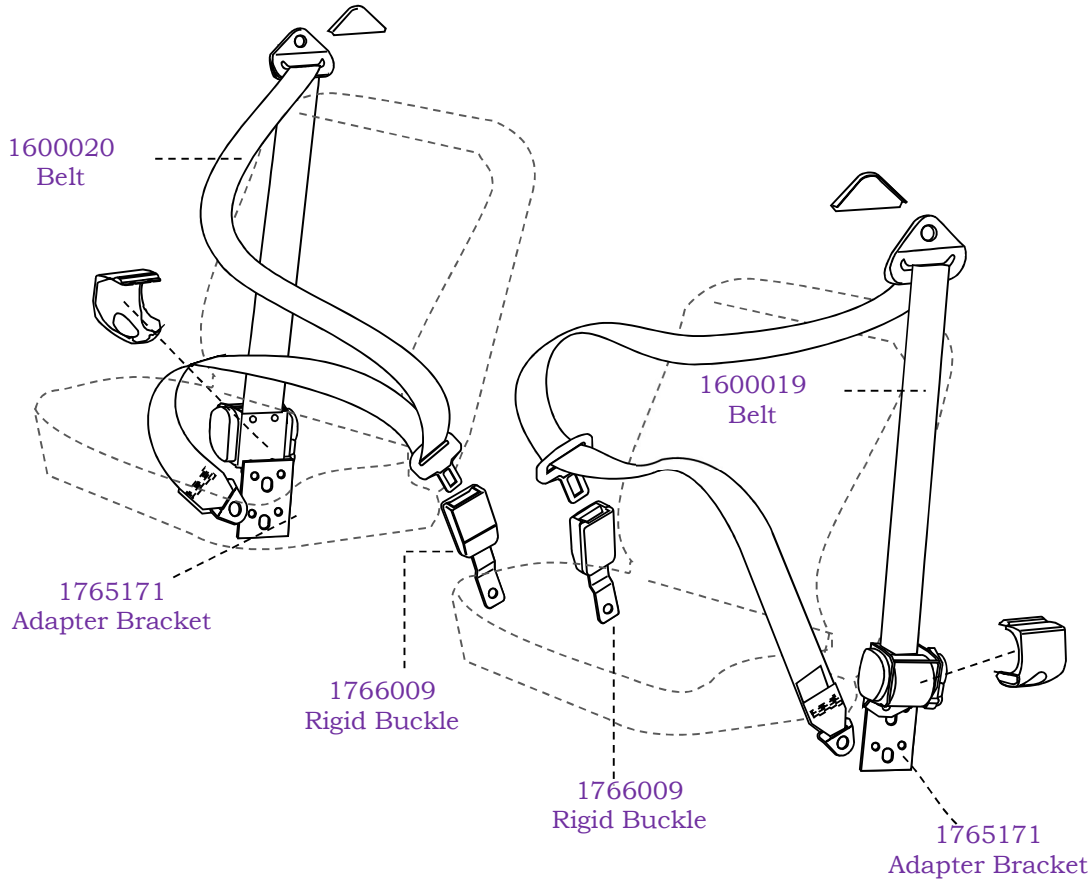

**R32 SKYLINE SEDAN FRONT SEAT BELTS**

Belt Part Number	Belt Type	Bracket	Buckle Part Number	Buckle Length
1600019	Inertia Lap Sash	1765171	1766009	Rigid 165mm
1600020	Inertia Lap Sash	1765171	1766009	Rigid 165mm