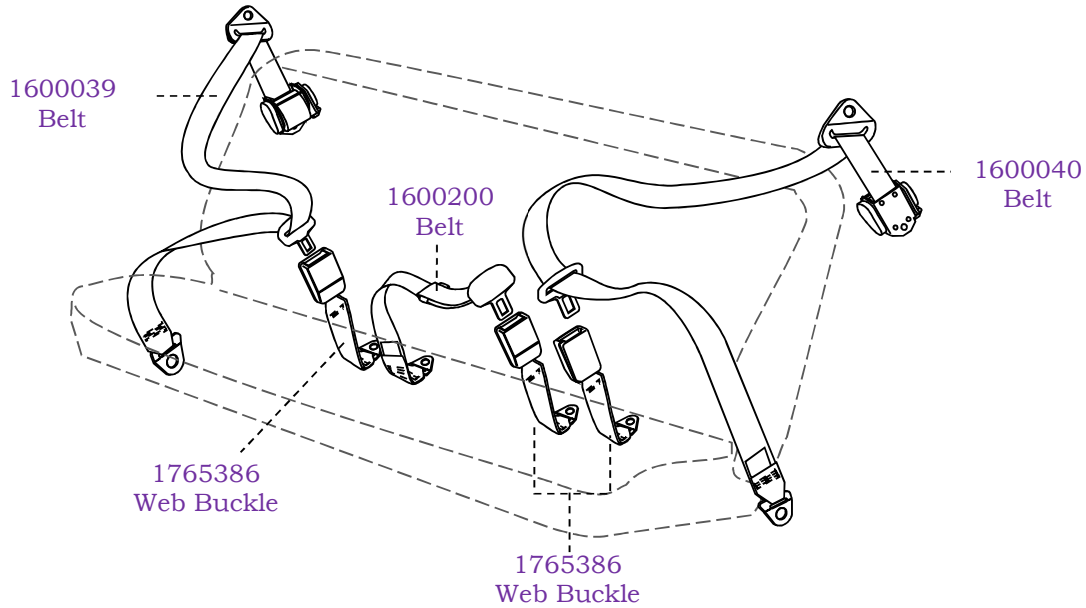

R32 SKYLINE RETRACTABLE REAR BELTS

Seat belt and buckle information

Belt Part Number	Belt Type	Seating	Position	Buckle Type	Buckle Part Number	Buckle Length
1600039	Inertia Lap Sash	Bench Seat	Driver	Webbing	1765386	275mm
1600040	Inertia Lap Sash	Bench Seat	Passenger	Webbing	1765386	275mm
1600200	Lap	Bench Seat	Centre	Webbing	1765386	275mm