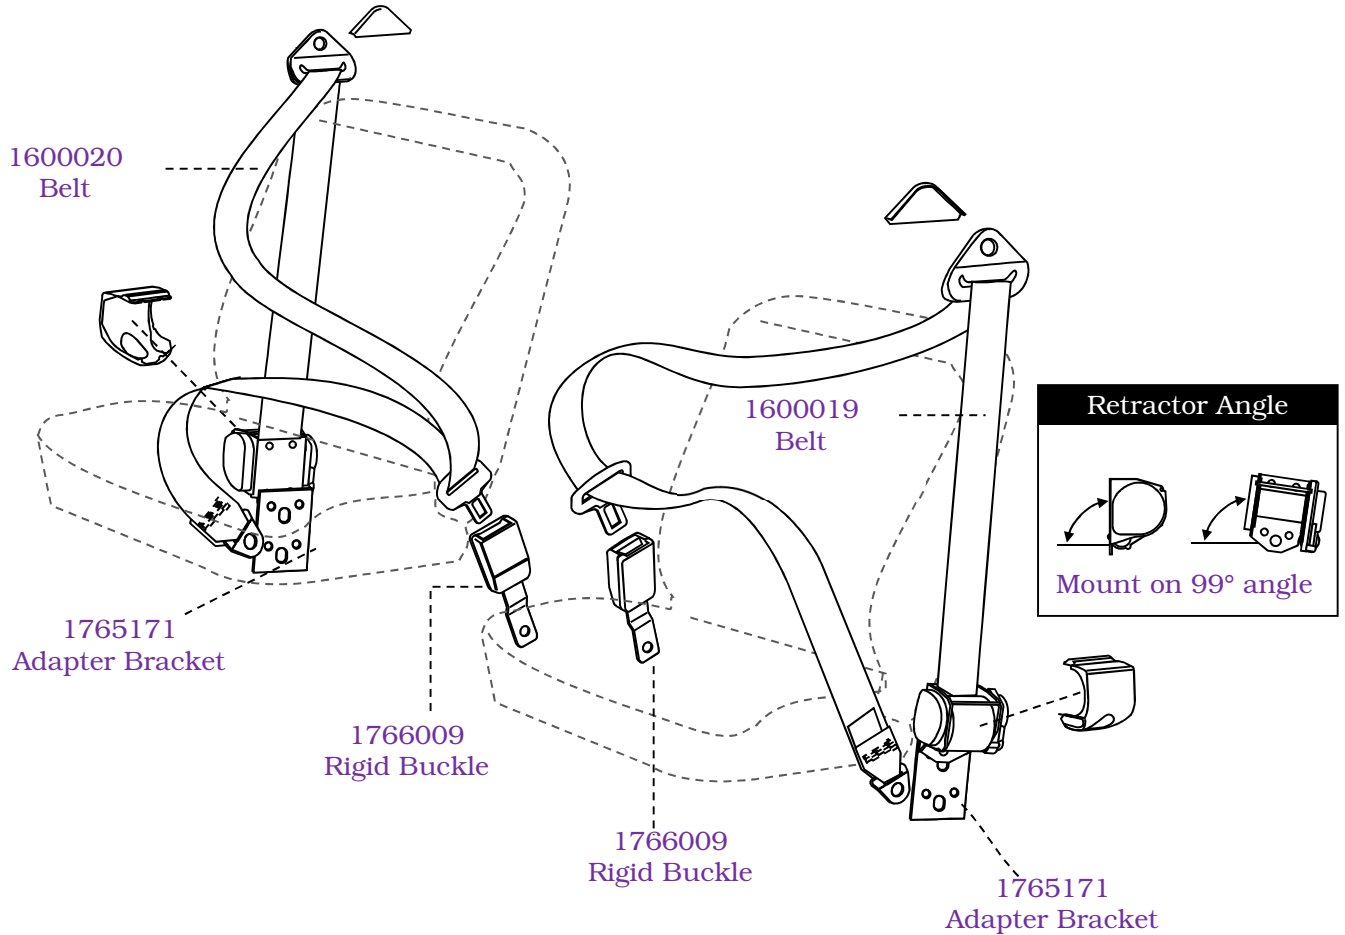

R31 SKYLINE SEDAN FRONT SEAT BELTS

Belt Part Number	Seat	Belt Type	Bracket	Buckle Part Number	Buckle Length
1600019	Passenger	Inertia Lap Sash	1765171	1766009	Rigid 165mm
1600020	Drivers	Inertia Lap Sash	1765171	1766009	Rigid 165mm

Note: Retractor Angle Left hand side shown with Right hand symmetrically opposite.