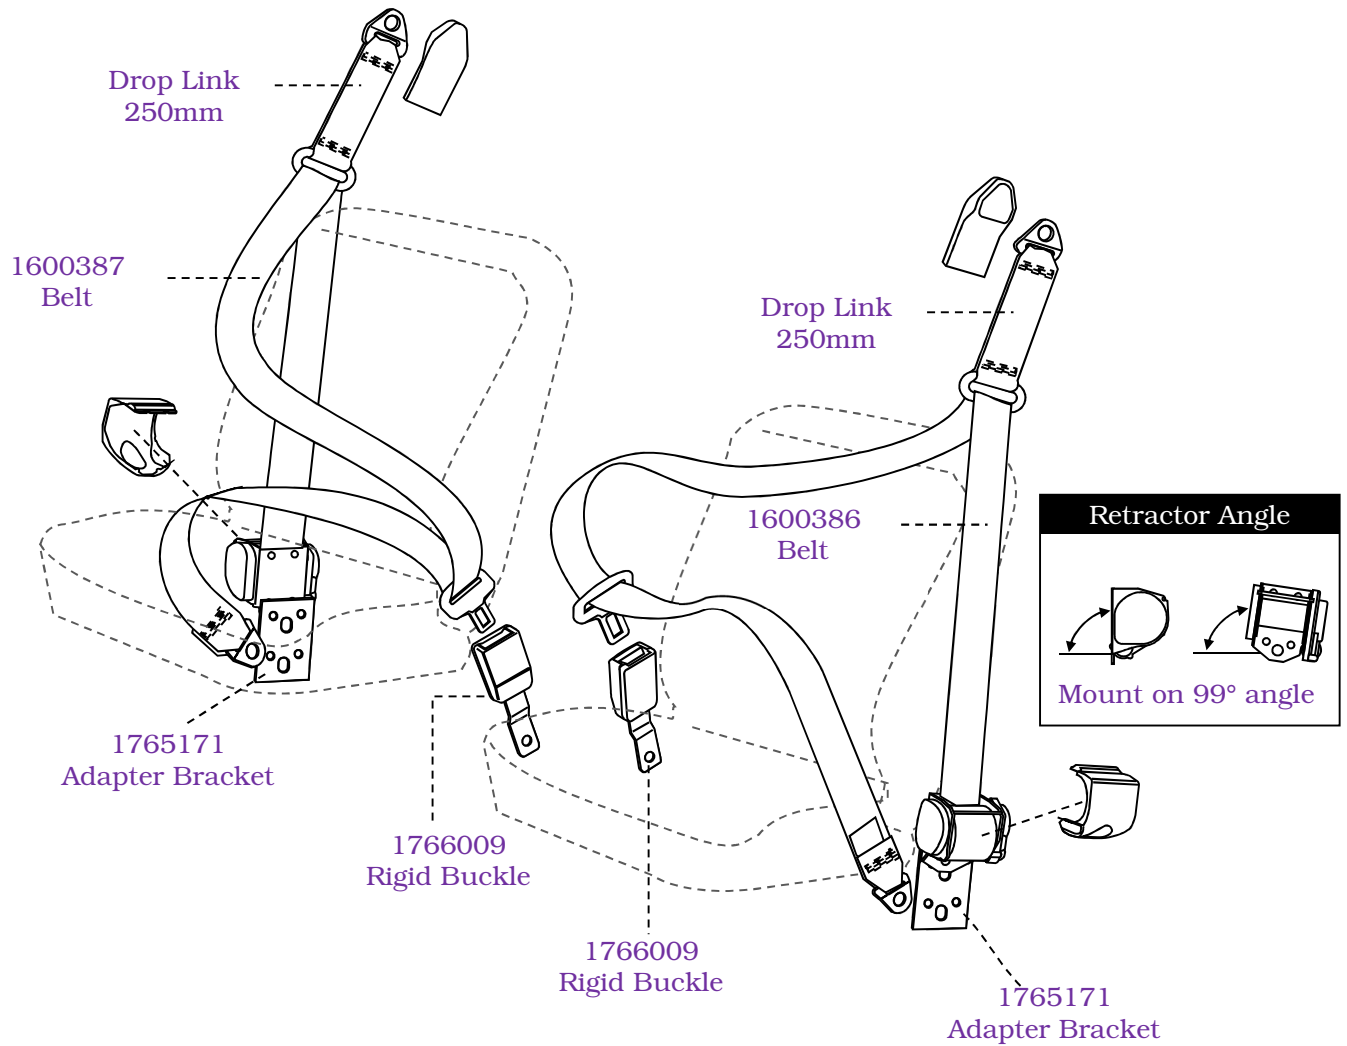

**R31 SKYLINE PILLARLESS FRONT SEAT BELTS**

Belt Part Number	Seat	Belt Type	Bracket	Buckle Part Number	Buckle Length
1600386	Passenger	Inertia Lap Sash	1765171	1766009	Rigid 165mm
1600387	Drivers	Inertia Lap Sash	1765171	1766009	Rigid 165mm

**Note:** Retractor Angle Left hand side shown with Right hand symmetrically opposite.