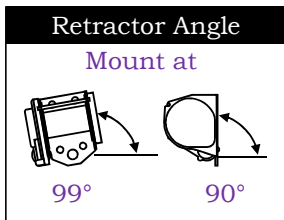

**LN, RN & YN130 SURF / 4RUNNER 3 DOOR WAGON
 FRONT BELTS**

Note: 1600020 retractor shown with 1600019 retractor symmetrically opposite.

Belt Part Number	Belt Type	Seat Type	Seat Position	Buckle Part Number	Buckle Length
1600019	Inertia Lap Sash	Bucket	Drivers	1766027	Stalk 350mm
1600020	Inertia Lap Sash	Bucket	Passengers	1766027	Stalk 350mm