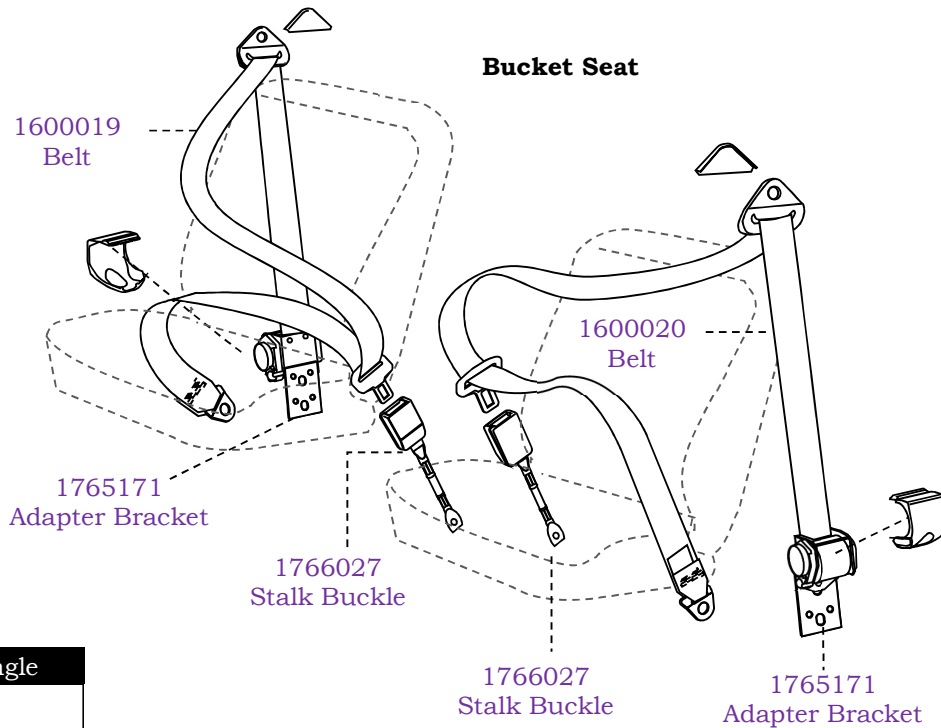

**LN, RN & YN130 SURF / 4RUNNER 3 DOOR WAGON
 FRONT BELTS**

Note: 1600020 retractor shown with 1600019 retractor symmetrically opposite.

Belt Part Number	Belt Type	Seat Type	Seat Position	Buckle Part Number	Buckle Length
1600019	Inertia Lap Sash	Bucket	Drivers	1766027	Stalk 350mm
1600020	Inertia Lap Sash	Bucket	Passengers	1766027	Stalk 350mm