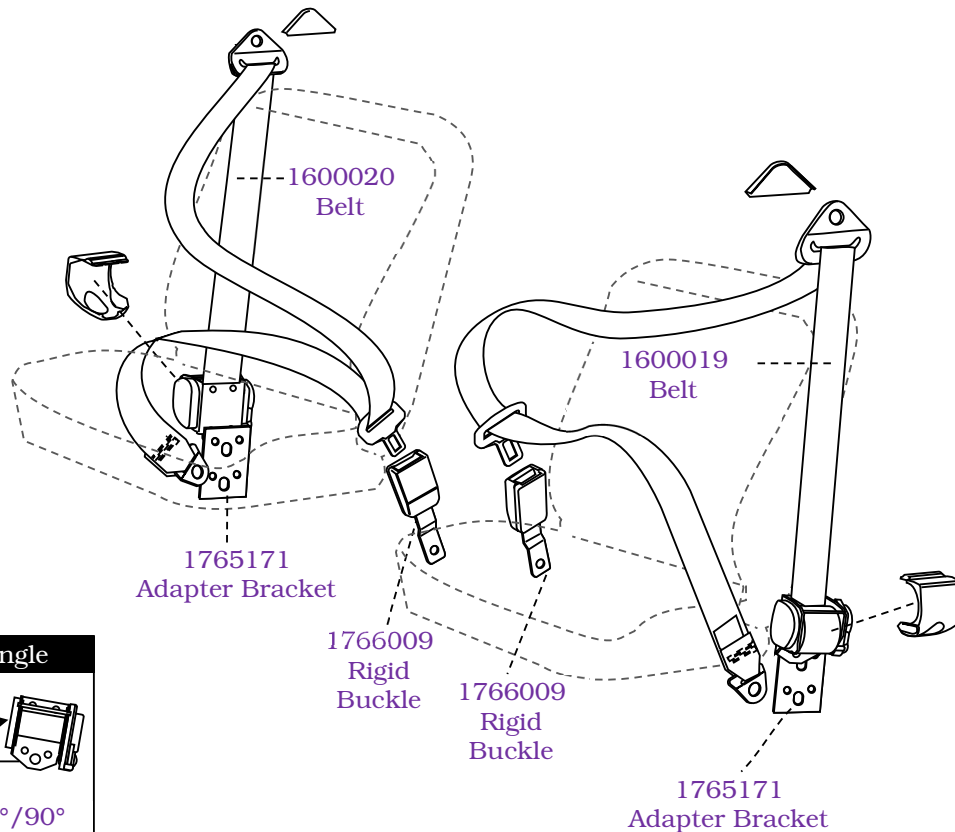

HEMCO INDUSTRIES PTY LTD

OCCUPANT RESTRAINTS

ABN 12 004 746 856

Australian Standard
 AS/NZS2596 Lic 895
 SAI Global

AE 100 SERIES COROLLA SEDAN & 5 DOOR HATCH FRONT SEAT BELTS

Retractor Angle

Mount on 99°/90° angle. 1600019 retractor shown with 1600020 retractor symmetrically opposite.

Belt Part Number	Belt Type	Seat Position	Buckle Part Number	Buckle Length
1600019	Inertia Lap Sash	Left Front	1766009	Rigid 165mm
1600020	Inertia Lap Sash	Right Front	1766009	Rigid 165mm