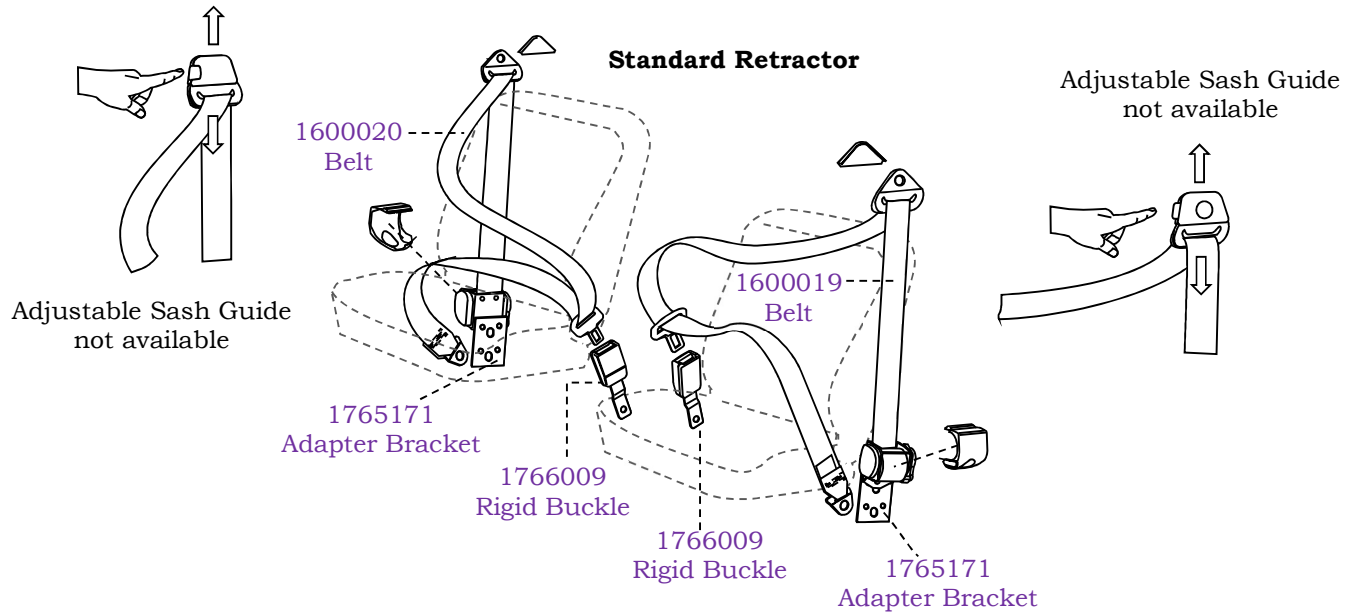

90 SERIES LANDCRUISER FRONT SEAT BELTS
RETRACTOR VARIATIONS

Belt Part Number	Belt Type	Seat Type	Seat Position	Buckle Part Number	Buckle Length
1600020	Inertia Lap Sash	Bucket	Right Front	1766009	Rigid 165mm
1600019	Inertia Lap Sash	Bucket	Left Front	1766009	Rigid 165mm

Webbing Grabber & Pretensioner

-ORIGINAL EQUIPMENT-