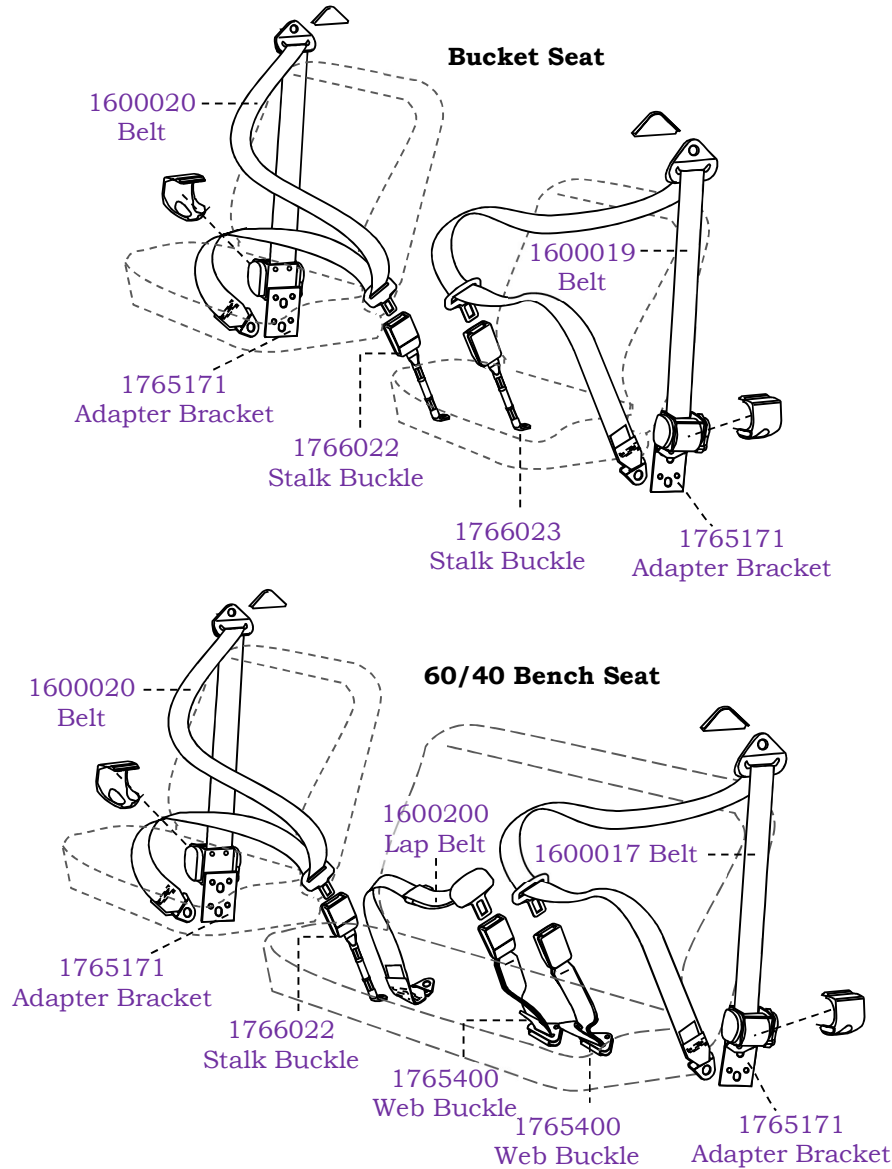

**80 SERIES LANDCRUISER FRONT SEAT BELTS**  
**FLOOR MOUNTED BUCKLES OPTION**

Belt Part Number	Belt Type	Seat Type	Seat Position	Buckle Part Number	Buckle Length
1600020	Inertia Lap Sash	Bucket	Right Front	1766022	RH Stalk 300mm
1600019	Inertia Lap Sash	Bucket	Left Front	1766023	LH Stalk 300mm
1600017	Inertia Lap Sash	60/40 Split Bench	Left Front	1765400	Adjustable 200mm-600mm
1600200	Static Lap	60/40 Split Bench	Centre Front	1765400	Adjustable 200mm-600mm

**80 SERIES LANDCRUISER FRONT SEAT BELTS**  
**SEAT MOUNTED BUCKLES OPTION**

Belt Part Number	Belt Type	Seat Type	Seat Position	Buckle Part Number	Buckle Length
1600020	Inertia Lap Sash	Bucket	Right Front	1766009	Rigid 165mm
1600019	Inertia Lap Sash	Bucket	Left Front	1766009	Rigid 165mm
1600017	Inertia Lap Sash	60/40 Split Bench	Left Front	1765400	Adjustable 200mm-600mm
1600200	Static Lap	60/40 Split Bench	Centre Front	1765400	Adjustable 200mm-600mm