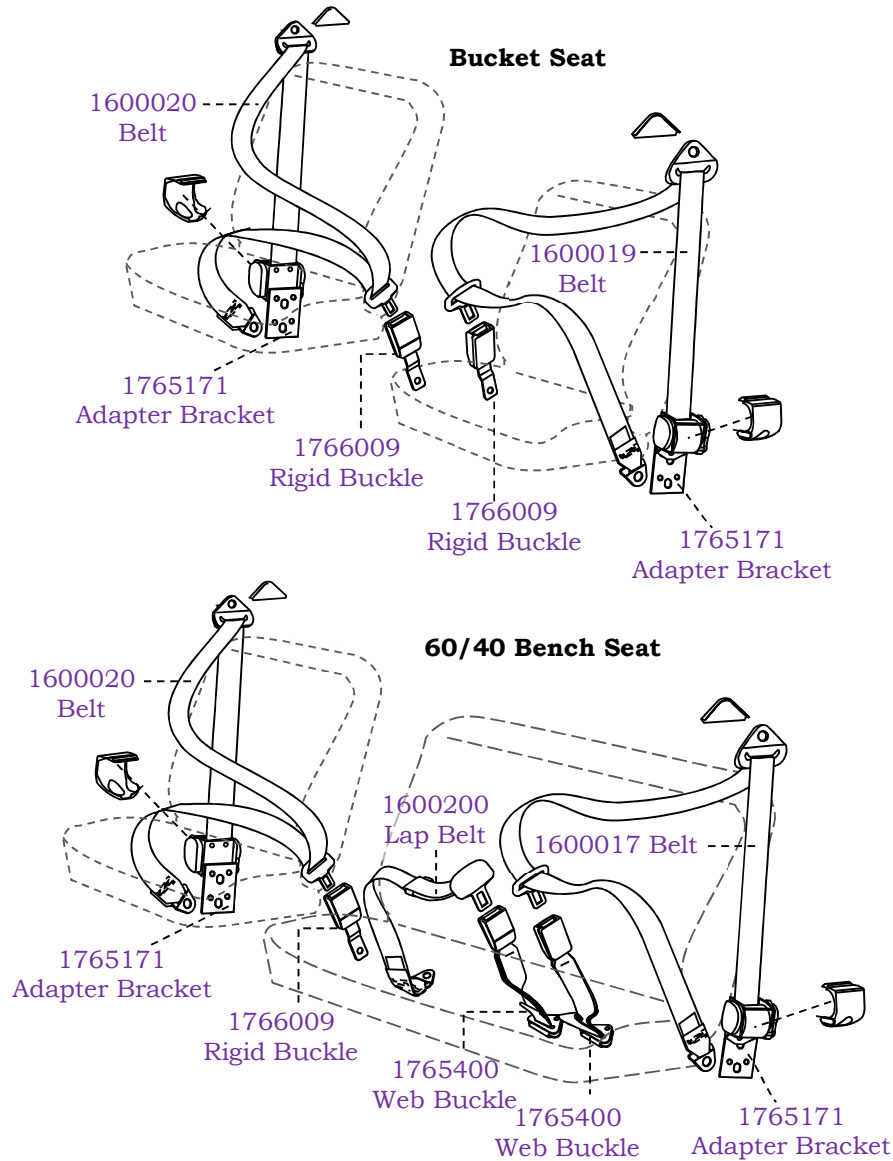

**80 SERIES LANDCRUISER FRONT SEAT BELTS**  
**FLOOR MOUNTED BUCKLES OPTION**

Belt Part Number	Belt Type	Seat Type	Seat Position	Buckle Part Number	Buckle Length
1600020	Inertia Lap Sash	Bucket	Right Front	1766022	RH Stalk 300mm
1600019	Inertia Lap Sash	Bucket	Left Front	1766023	LH Stalk 300mm
1600017	Inertia Lap Sash	60/40 Split Bench	Left Front	1765400	Adjustable 200mm-600mm
1600200	Static Lap	60/40 Split Bench	Centre Front	1765400	Adjustable 200mm-600mm

**80 SERIES LANDCRUISER FRONT SEAT BELTS**  
**SEAT MOUNTED BUCKLES OPTION**

Belt Part Number	Belt Type	Seat Type	Seat Position	Buckle Part Number	Buckle Length
1600020	Inertia Lap Sash	Bucket	Right Front	1766009	Rigid 165mm
1600019	Inertia Lap Sash	Bucket	Left Front	1766009	Rigid 165mm
1600017	Inertia Lap Sash	60/40 Split Bench	Left Front	1765400	Adjustable 200mm-600mm
1600200	Static Lap	60/40 Split Bench	Centre Front	1765400	Adjustable 200mm-600mm