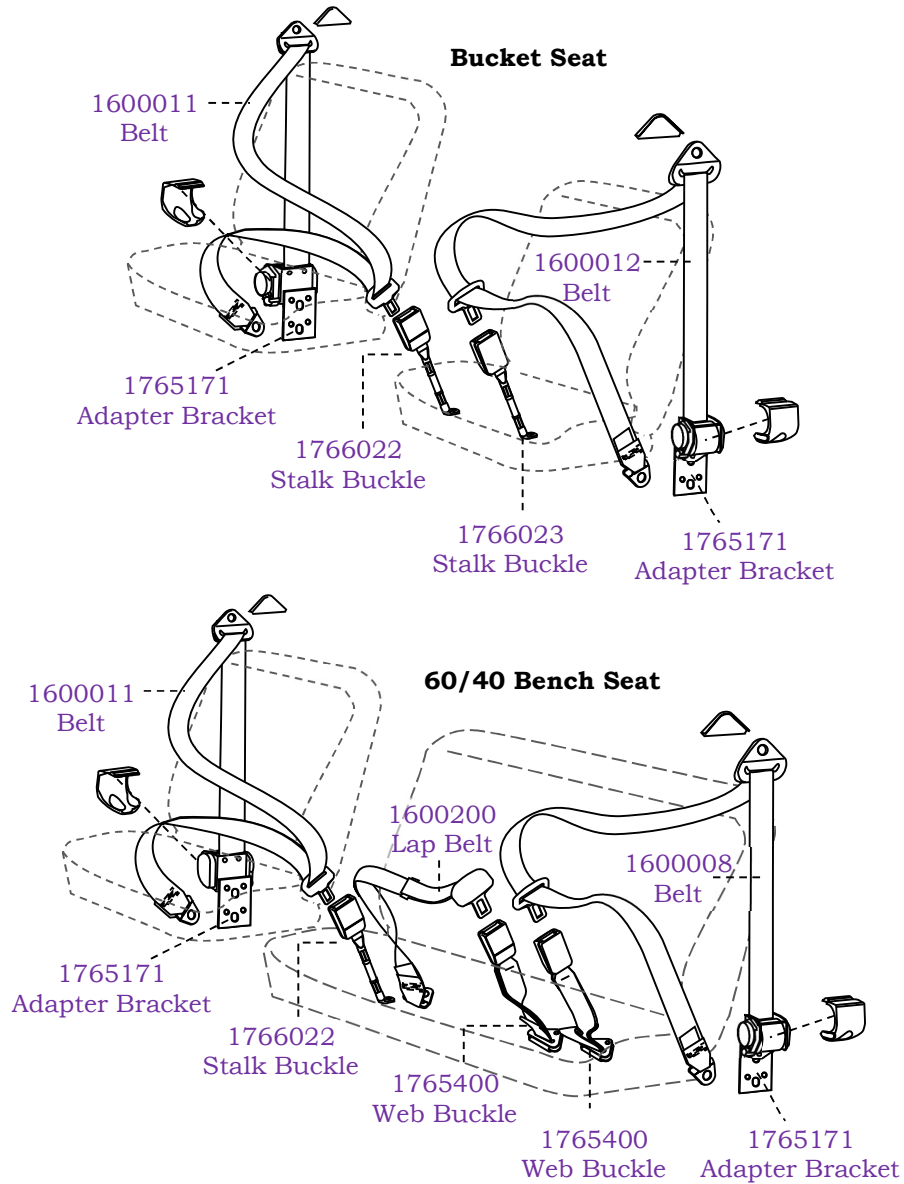

**75 SERIES LANDCRUISER FRONT SEAT BELTS**

Belt Part Number	Belt Type	Seat Type	Seat Position	Buckle Part Number	Buckle Length
1600011	Inertia Lap Sash	Bucket	Right Front	1766022	RH Stalk 300mm
1600012	Inertia Lap Sash	Bucket	Left Front	1766023	LH Stalk 300mm
1600008	Inertia Lap Sash	60/40 Split Bench	Left Front	1765400	Adjustable 200mm-600mm
1600200	Static Lap	60/40 Split Bench	Centre Front	1765400	Adjustable 200mm-600mm